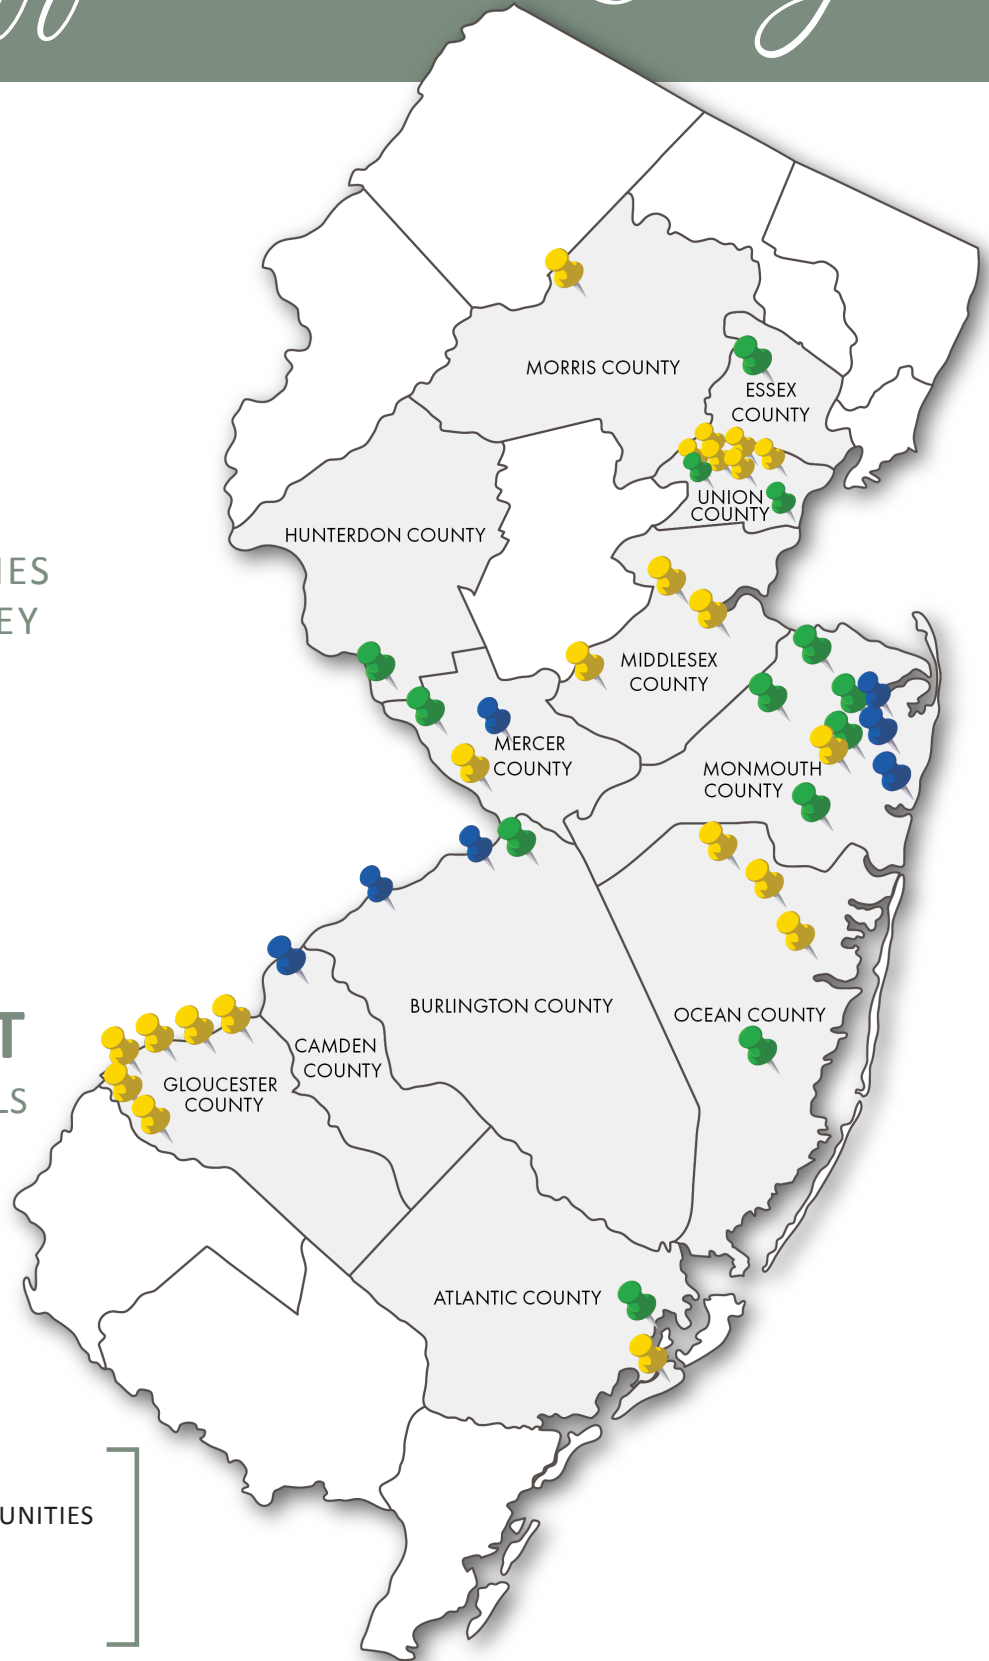

YOUR GUIDE TO *Affordable Living*

4,000+
APARTMENTS

FORTY
AFFORDABLE COMMUNITIES
THROUGHOUT NEW JERSEY

15+
HERITAGE VILLAGE
SENIOR COMMUNITIES

TWENTY-EIGHT
FAMILY AFFORDABLE RENTALS

MAP KEY

- HERITAGE VILLAGE SENIOR COMMUNITIES
- FAMILY AFFORDABLE RENTALS
- COMMUNITIES COMING SOON

ATLANTIC

-  **Connecticut and Carolina Crescent**
Family Affordable Rental | 89 Apartments
Atlantic City, NJ
-  **Heritage Village at Galloway**
55+ Senior Community | 100 Apartments
Galloway, NJ

BURLINGTON

-  **The Clare Estate/Clare Court**
55+ Senior Community | 120+ Apartments
Bordentown, NJ
-  **Heritage Village at Moorestown (Coming Soon)**
55+ Senior Community | 82 Apartments
Moorestown, NJ
-  **The Place at Burlington (Coming Soon)**
Family Affordable Rental | 84 Apartments
Burlington, NJ

MORRIS

-  **Marveland Crescent**
Family Affordable Rental | 57 Apartments
Flanders, NJ

OCEAN

-  **Chambers Crescent**
Family Affordable Rental | 63 Apartments
Lakewood, NJ
-  **Heritage Village at Seabreeze**
55+ Senior Community | 100 Apartments
Lacey Township, NJ
-  **Toms River Crescent**
Family Affordable Rental | 120 Apartments
Toms River, NJ
-  **Windsor Crescent**
Family Affordable Rental | 112 Apartments
Jackson, NJ